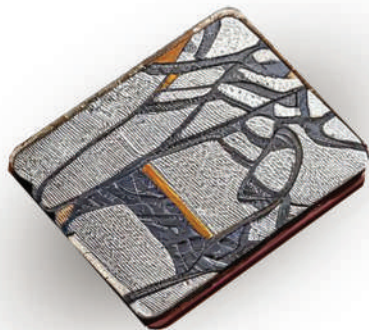

Wallet

Description :

High-quality of leather products.
The creativity of the Egyptian industry
for LAVAND products.

Product number : IM2024 - W02

Details :

compartment : 1.Unique design and small size

1. Number of compartments 2
1. Manufacturer 6 Months against any Manufacturing Defect

1. Small size and Spacious

1. Style Classic

1. The size is just perfect to fit in your pocket with ease or to be kept
in your travel bag

Genuine leather (Cowhide)

Polyester Fabric

Accessories Polished Silver Hardware

Colour :

Black - Havan - Purple

Size :

Width 3.14" in / 8 cm

Length 4.13" in / 10.5 cm

Depth 0.78" in / 2 cm